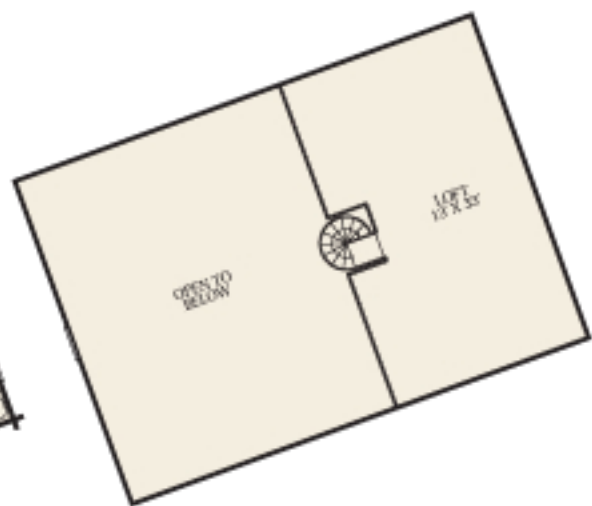

Artist Rendering Actual Plans May Vary

HIDEAWAY II

Overall Dimensions:
34' x 48' (10,363 x 14,630 mm)

Approximately
2,061 sq ft