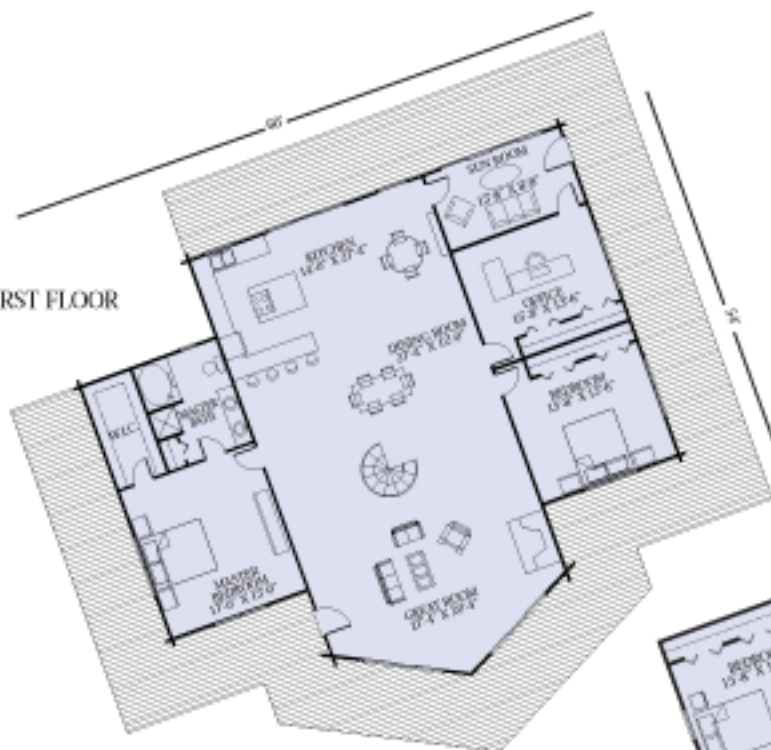

Artist Rendering Actual Plans May Vary

HIGHLAND

Overall Dimensions:
60' x 54' (18,288 x 16,459mm)

Approximately
3750 sq ft

FIRST FLOOR

SECOND FLOOR