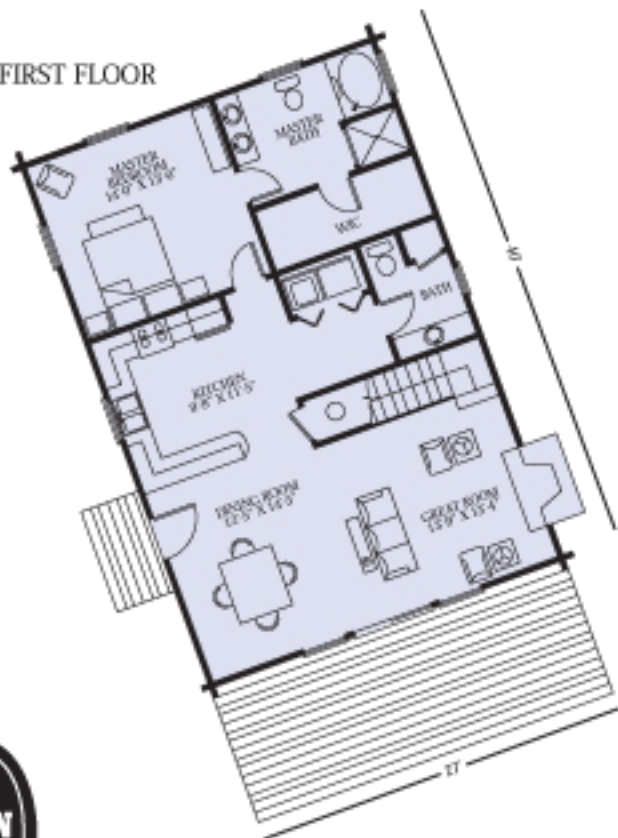

Artist Rendering Actual Plans May Vary

## SECOND FLOOR

## FIRST FLOOR

Overall Dimensions:  
27' x 40' (8,230 x 12,191 mm)

Approximately  
1,717 sq ft