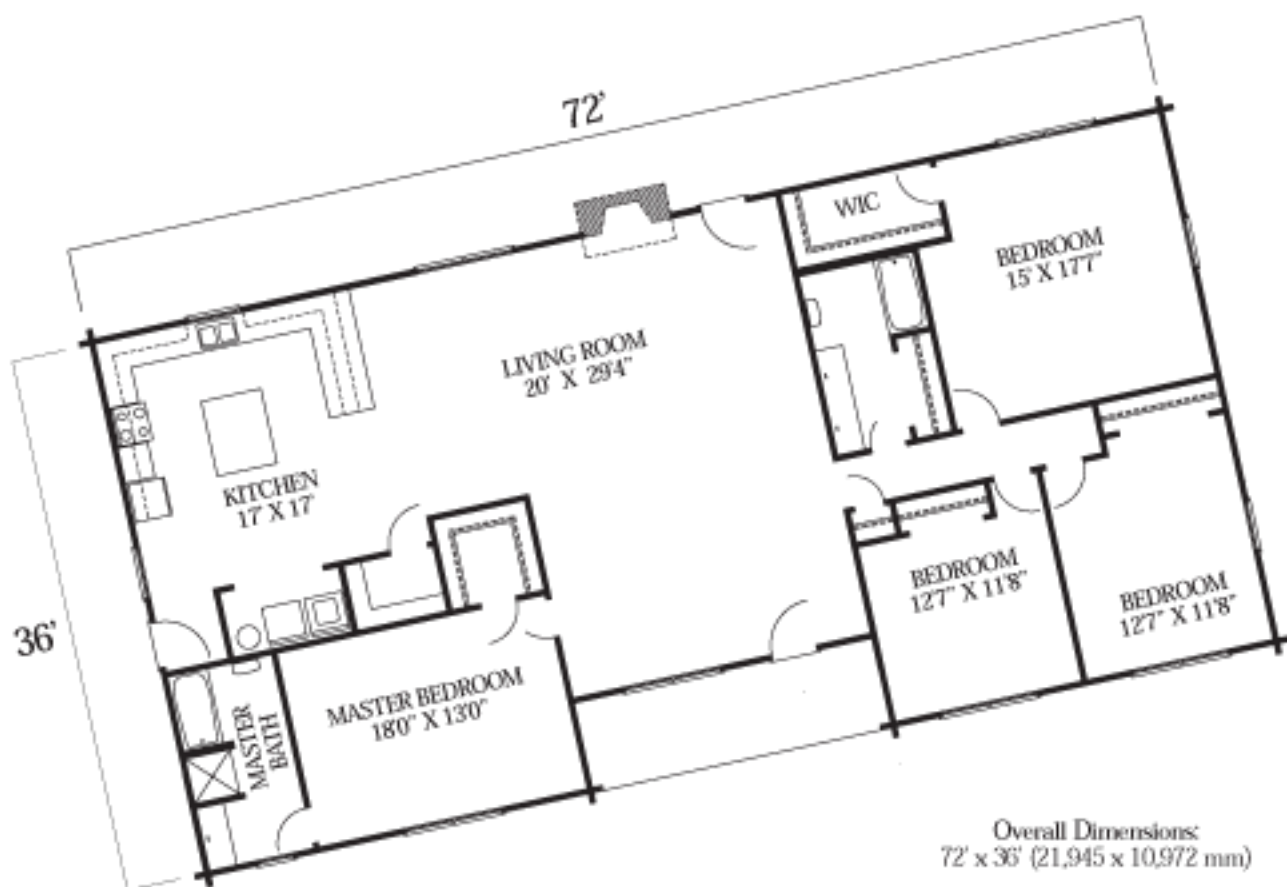

# MONTANA

Artist Rendering Actual Plans May Vary

Overall Dimensions:  
72' x 36' (21,945 x 10,972 mm)

Approximately  
2472 sq ft