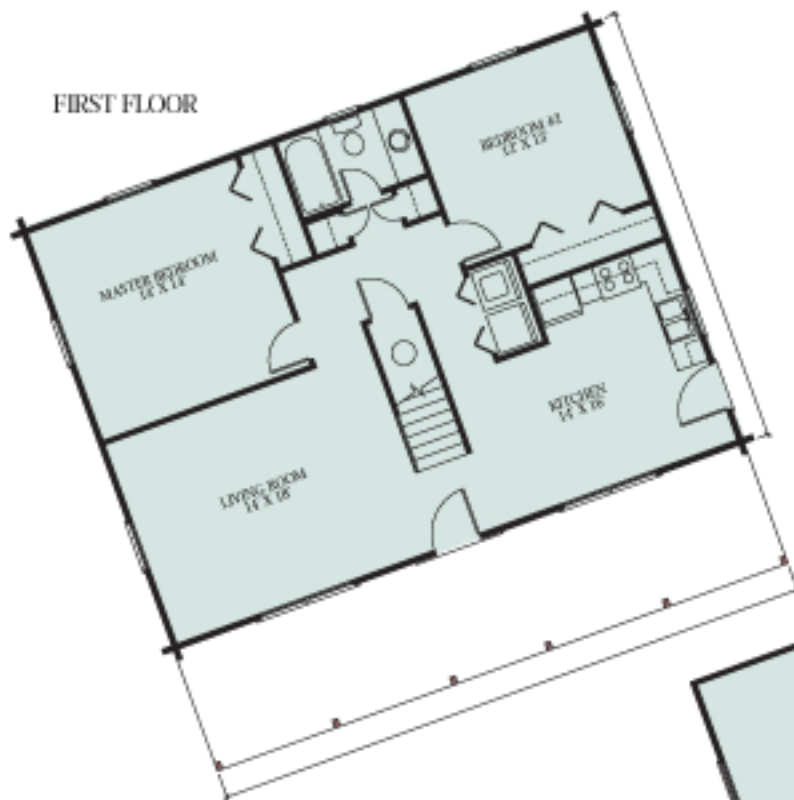

SAVANNAH

Artist Rendering Actual Plans May Vary

FIRST FLOOR

Overall Dimensions:
28' x 38' (8,534 x 11,582 mm)

Actual Living Area
1,637 Sq. Ft.
304 Sq. Ft. Porch