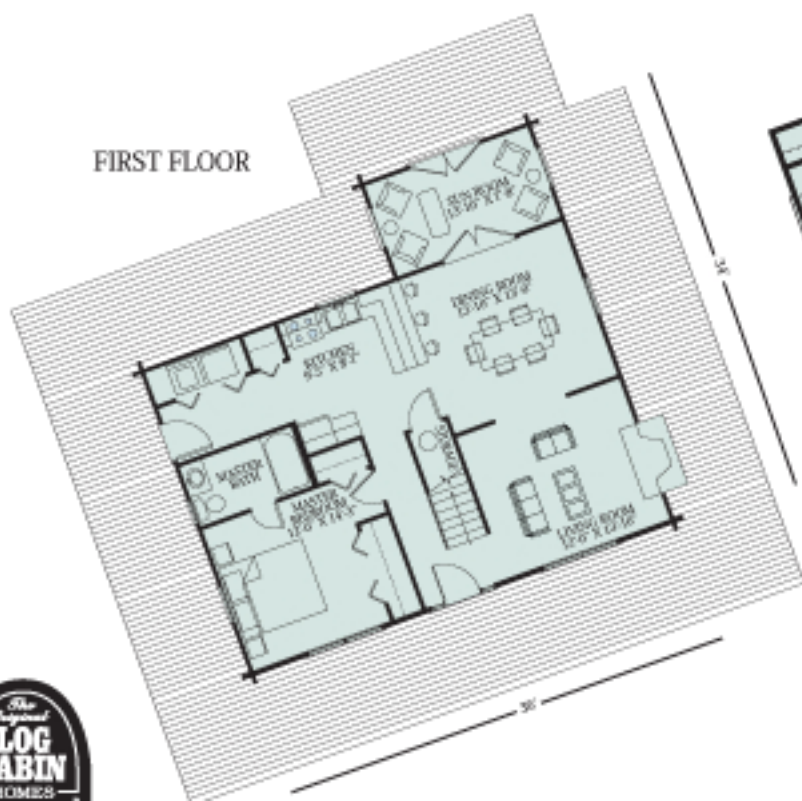

Artist Rendering Actual Plans May Vary

WALTON

FIRST FLOOR

SECOND FLOOR

Overall Dimensions:
36' x 34' (10,973 x 10,363 mm)

Approximately 1,570 Sq. Ft.

1,132 Sq. Ft. Porch